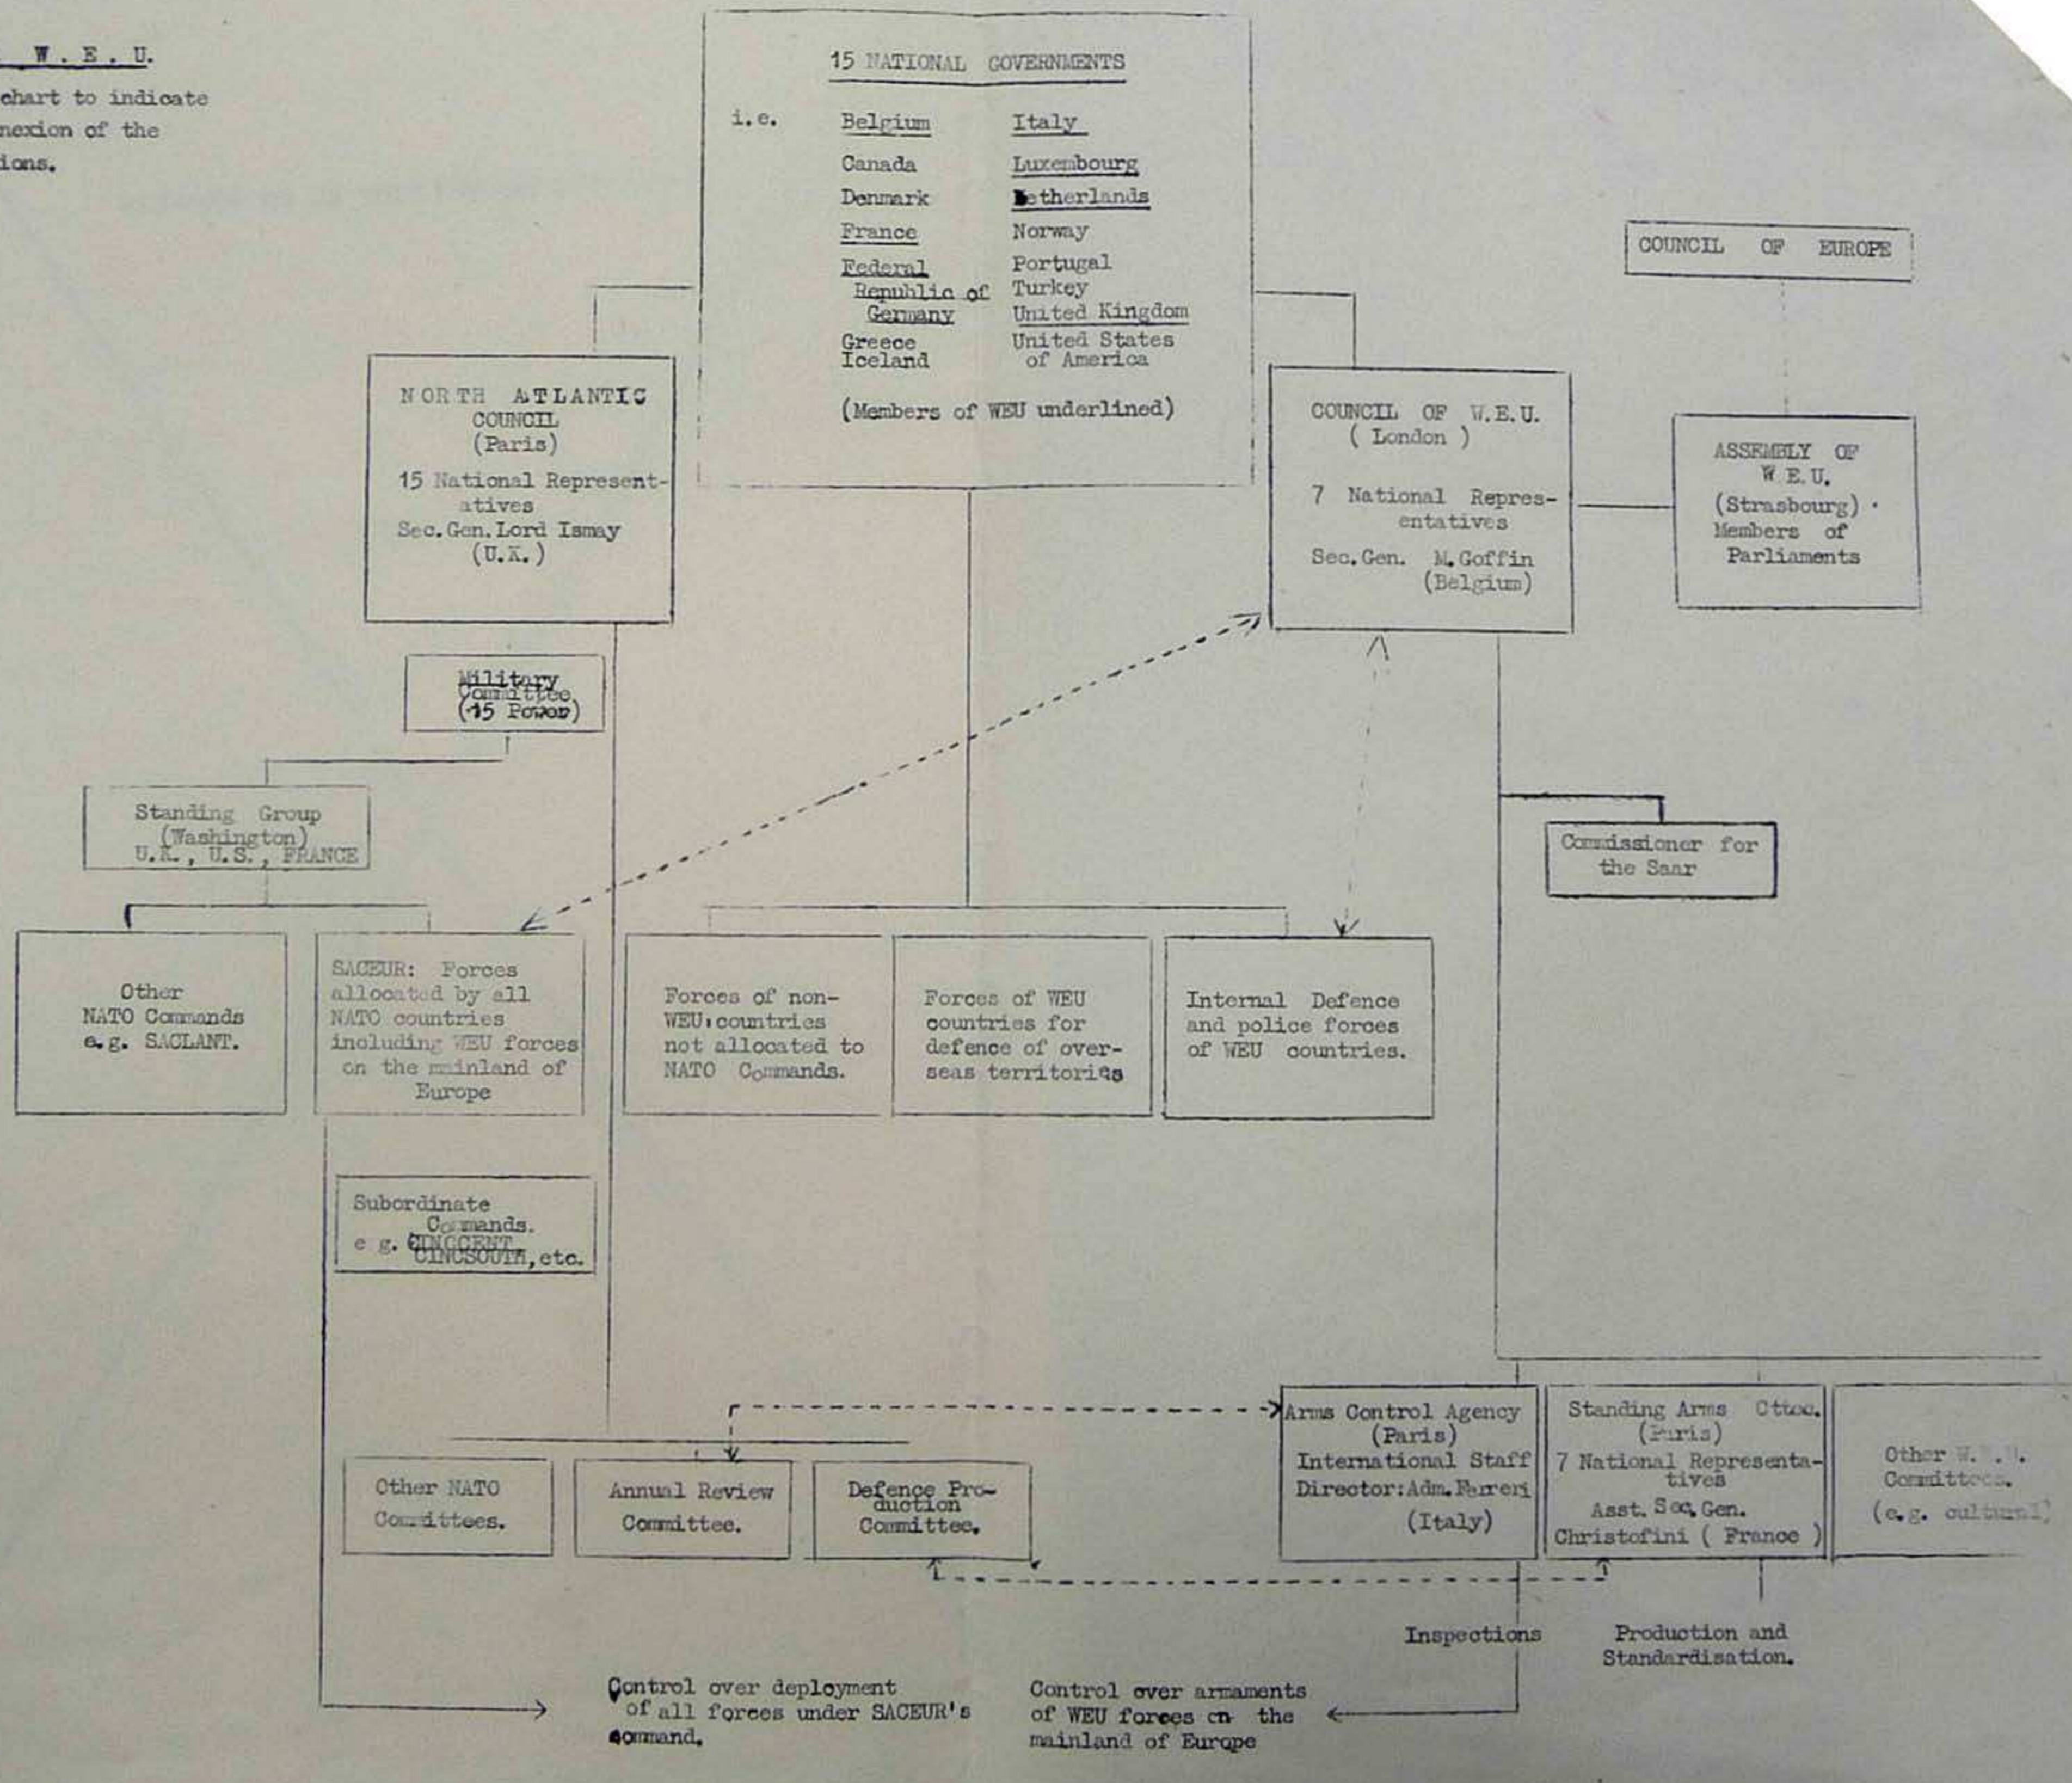

Chart illustrating the interconnections between WEU and NATO (May 1955)

Caption: In preparation for the Ministerial Meeting of the North Atlantic Council to be held in Paris from 9 to 11 May 1955, the British Foreign Office publishes a simplified chart outlining the interconnections between Western European Union (WEU) and the North Atlantic Treaty Organisation (NATO).

Source: The National Archives of the UK (TNA). Foreign Office, Political Departments: General Correspondence from 1906-1966. WESTERN ORGANISATIONS (WU). Western European Union (WEU): Liaison with NATO. 01/01/1955-31/12/1955, FO 371/118579 (Former Reference Dep: File 10784).

Copyright: (c) The National Archives of the United Kingdom

URL: http://www.cvce.eu/obj/chart_illustrating_the_interconnections_between_weu_and_nato_may_1955-en-75665bae-27ea-495f-ac9e-31d7f514b8do.html

Last updated: 13/10/2016

6410784/5

N.A.T.O. and W.E.U.

A simplified chart to indicate the inter-connection of the two organisations.

Dotted lines indicate links or liaison.